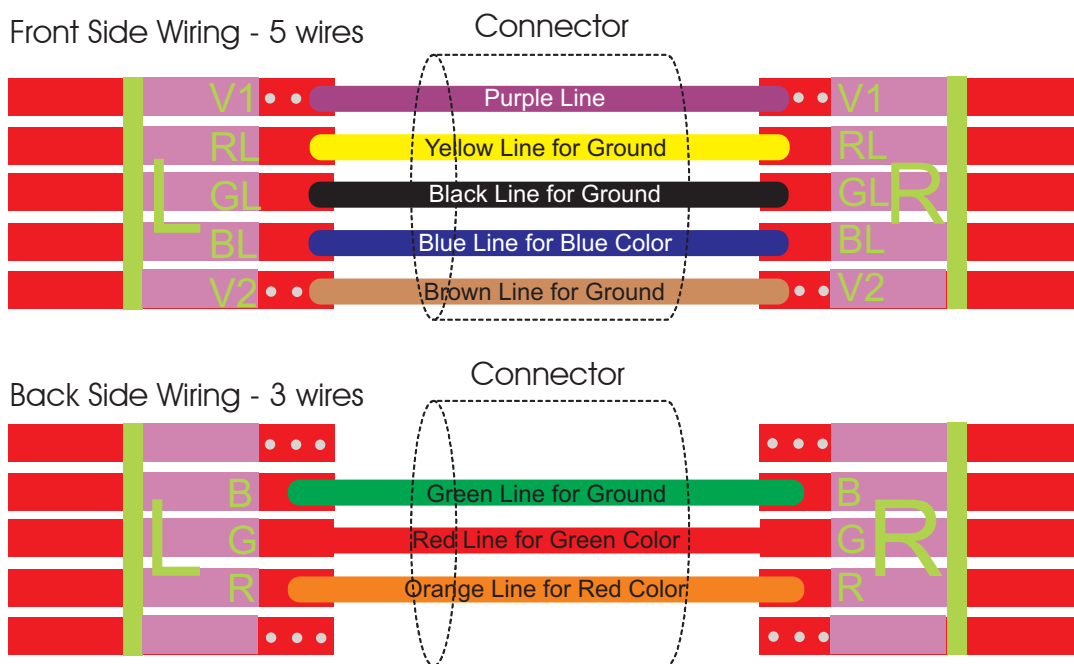

WIRING DIAGRAMS

Wiring diagram for connecting a 5-wire RGB cable to the StarStream-24-RGB.

Wiring diagram for connecting a Twin-Head Connector to the StarStream-24-RGB.

Color Code:
 Green wire - Blue color
 Red wire - Green color
 Orange wire - Red color