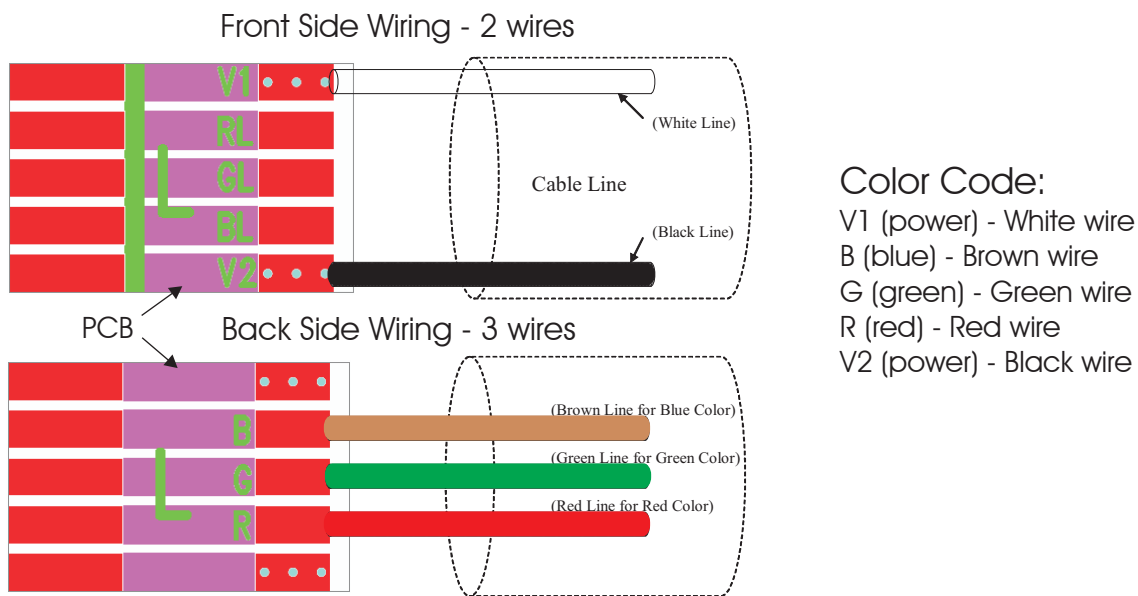

WIRING DIAGRAMS

Wiring diagram for connecting a 5-wire RGB cable to the StarStream-24-RGB.

Wiring diagram for connecting a Twin-Head Connector to the StarStream-24-RGB.

Color Code:
 Green wire - Blue color
 Red wire - Green color
 Orange wire - Red color